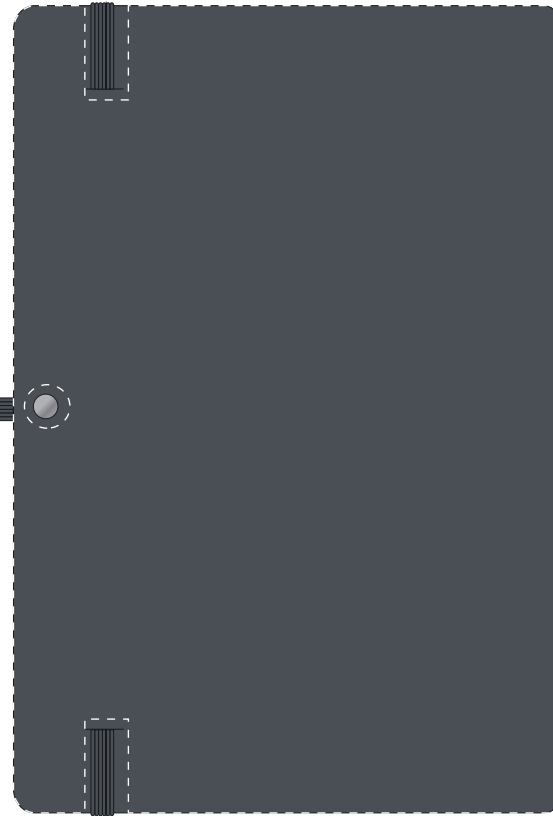

Your Ref:	Quantity:	Product Code: QS0345
Our Ref:	Version: 1	Product Colour: DARK GREY

PRINTING CONCERNS:

Please note that this product has Sustainability Markings that are not visible from this perspective

We stock this item in the following colours

**PANTONE REFERENCE(S)**

 Full Colour (Edge to Edge)

Product Image for visualisation
- colours may vary

ARTWORK SCALE 50%

ARTWORK SCALE 50%

The dashed line is to demonstrate print area and will not appear on your printed item